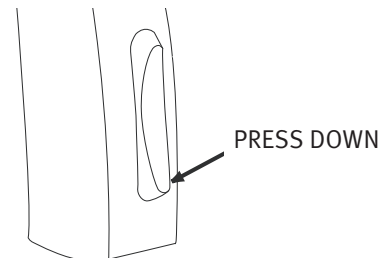

Push-button volume control

Your hearing instrument has an easy to locate push-button for volume adjustment.

Volume control:

Adjust the volume with a quick press.

Your hearing instrument will beep to let you know volume has changed.

To increase volume:
Quick press UP

To decrease volume:
Quick Press DOWN