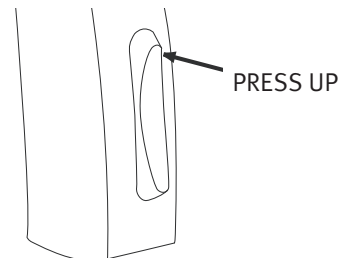

Push-button volume control

Your hearing instrument has an easy to locate push-button for volume adjustment.

Volume control:

Adjust the volume with a quick press.

Your hearing instrument will beep to let you know volume has changed.

To increase volume:
Quick press UP

To decrease volume:
Quick Press DOWN